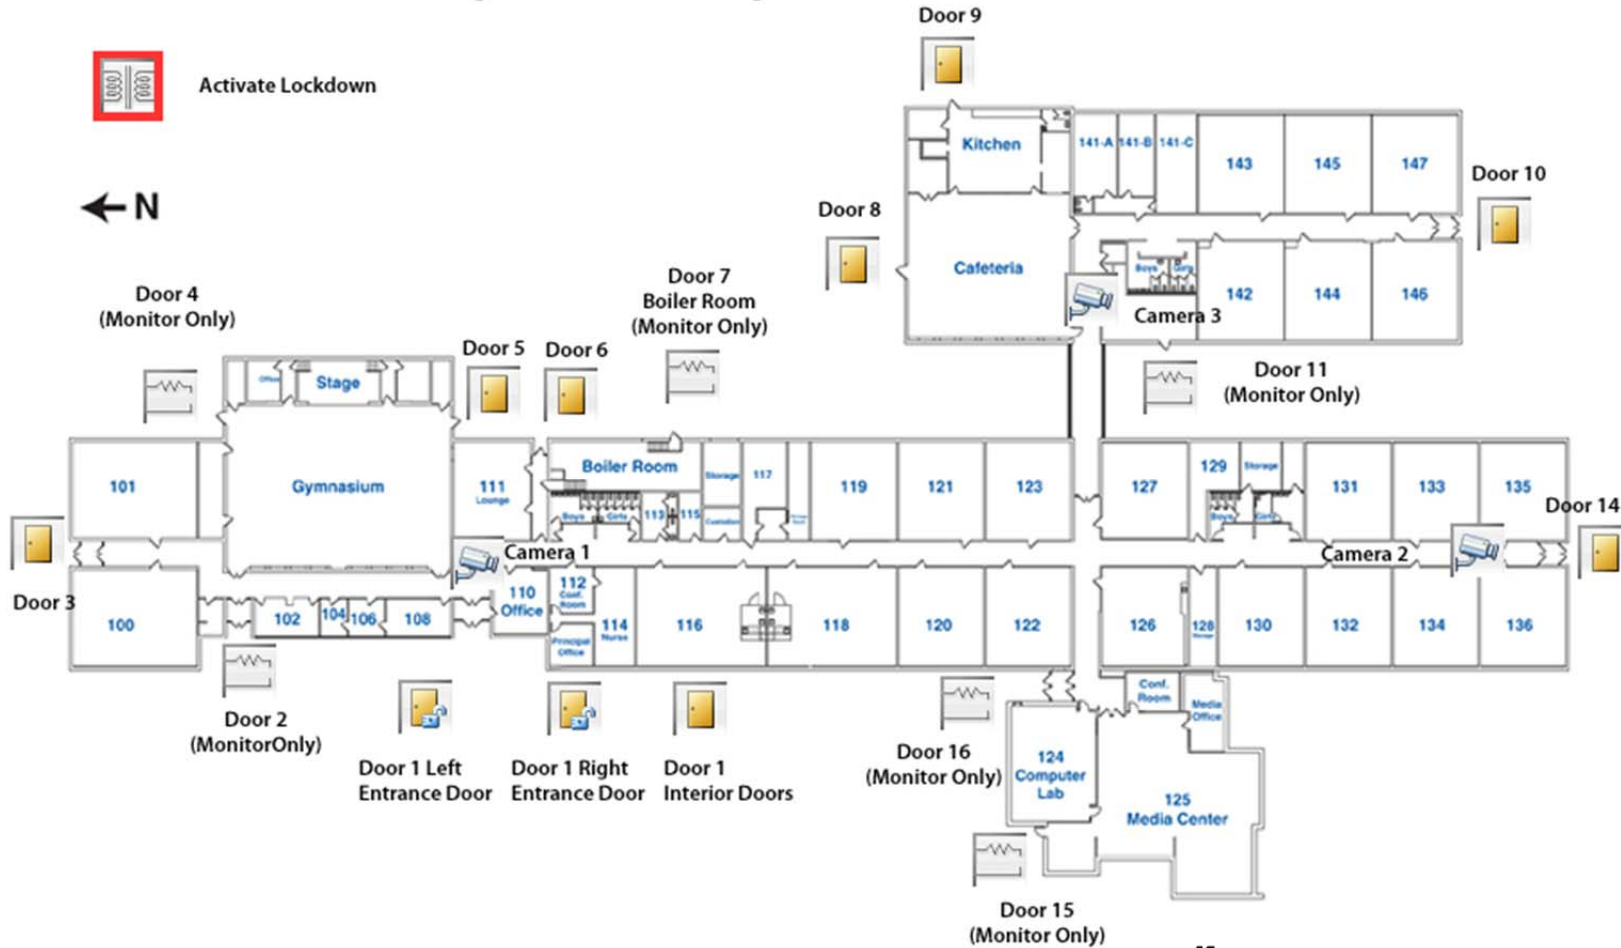

John F. Kennedy Elementary

Activate Lockdown

Key:

= **Card Reader Entrance**
This icon represents a door with a Card Access Reader. Entry can be made by Access Card or by a programmed unlock.

= **Emergency Exit Only**

- Door cannot be accessed from interior or exterior – an alarm will sound if the door is opened at any time.
- It can be disarmed for propping if necessary.

(DC & REX)

= **Exit Only Door**
Doors with this notation do not have an Access Card Reader located on the exterior. The door will allow you to exit without the building without an alarm but not enter from the outside.